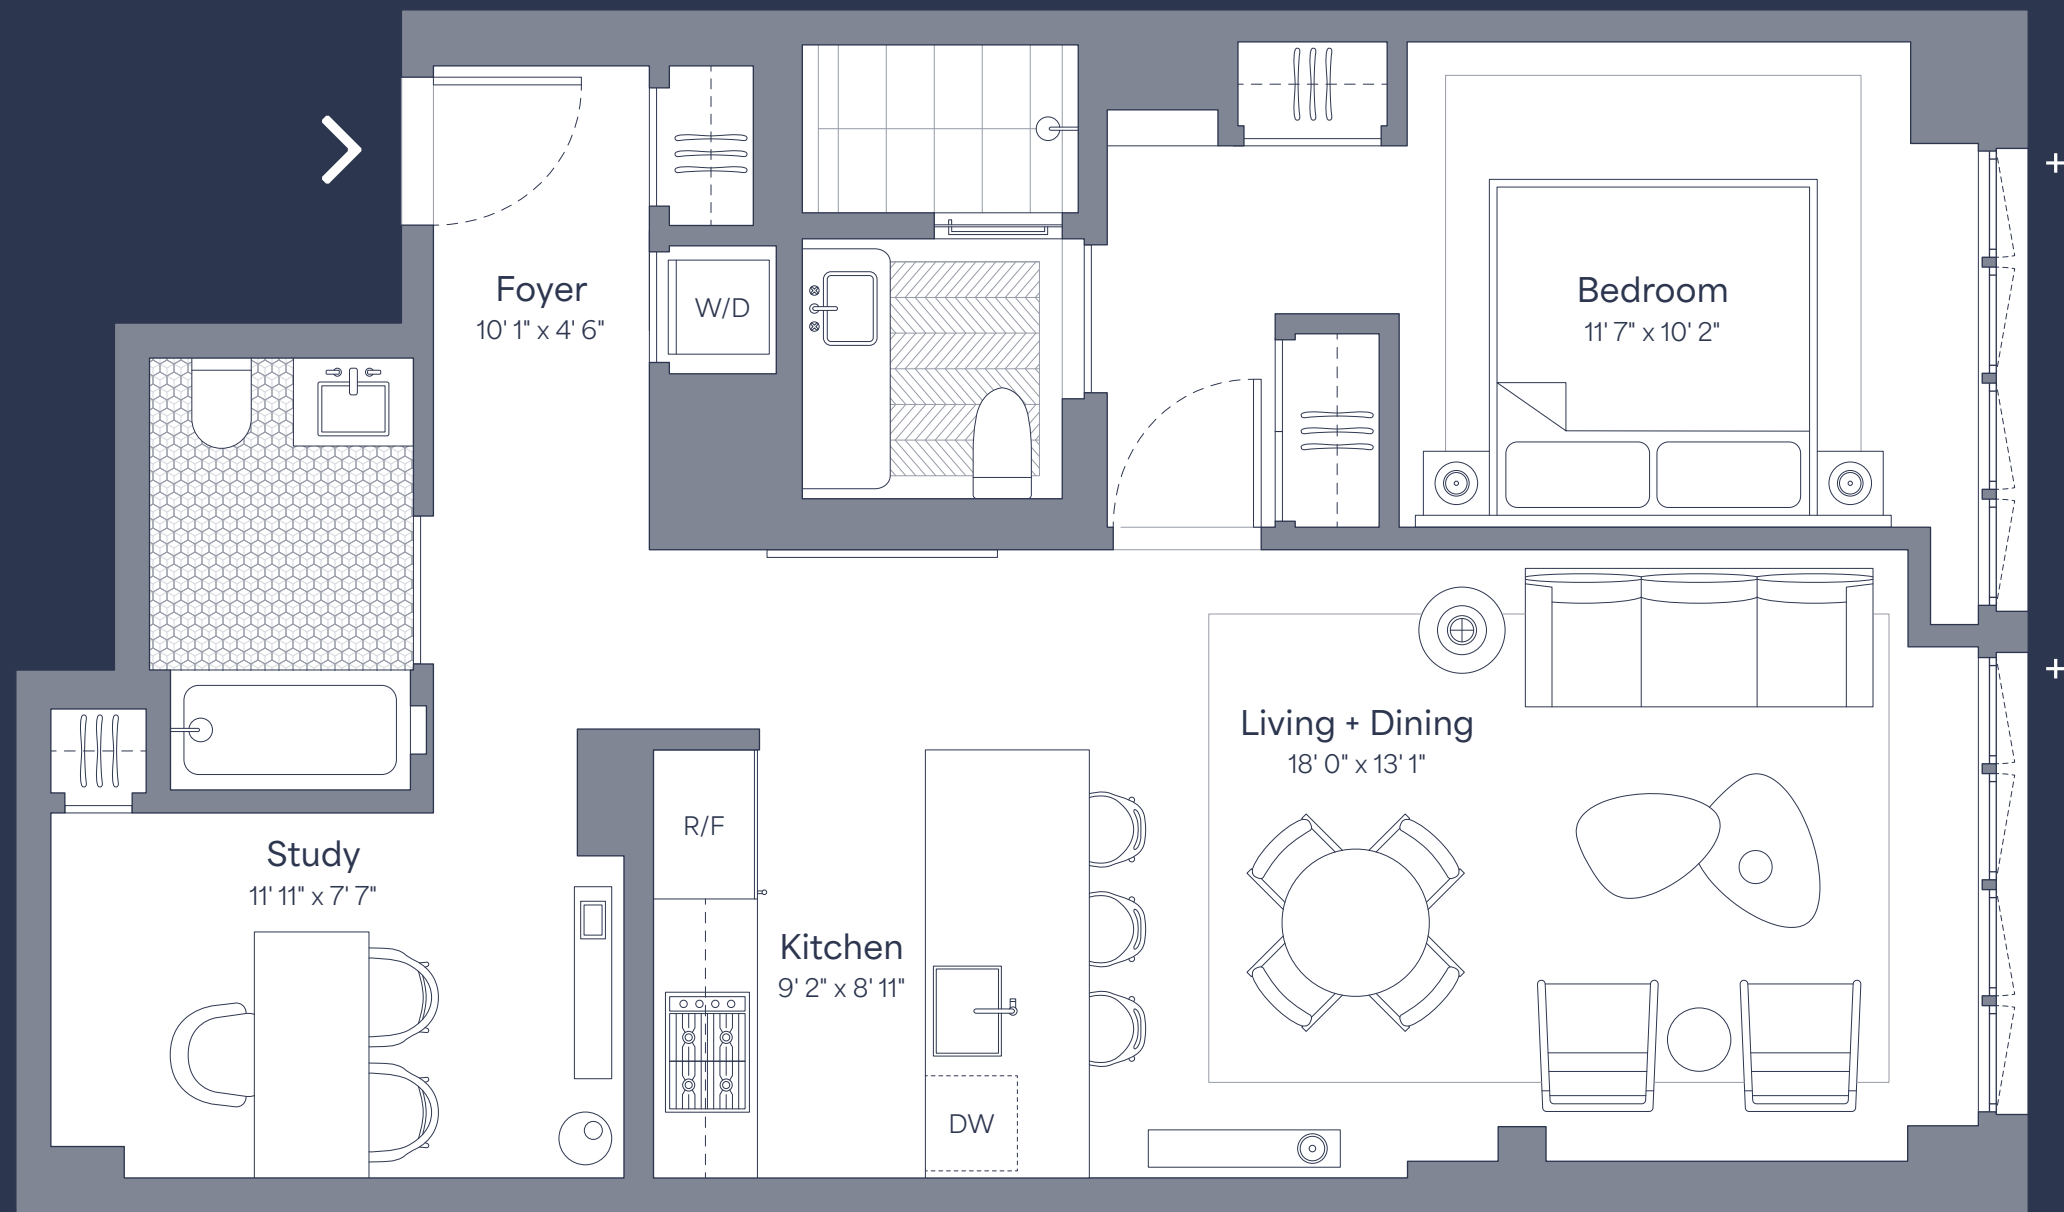

# 250 WEST 96TH ST.

## RESIDENCE 2-3F

1 Bedroom / 2 Bathroom  
991 SF / 92.1 SM

+ WINDOW SIZE DOUBLED IN UNIT 2F